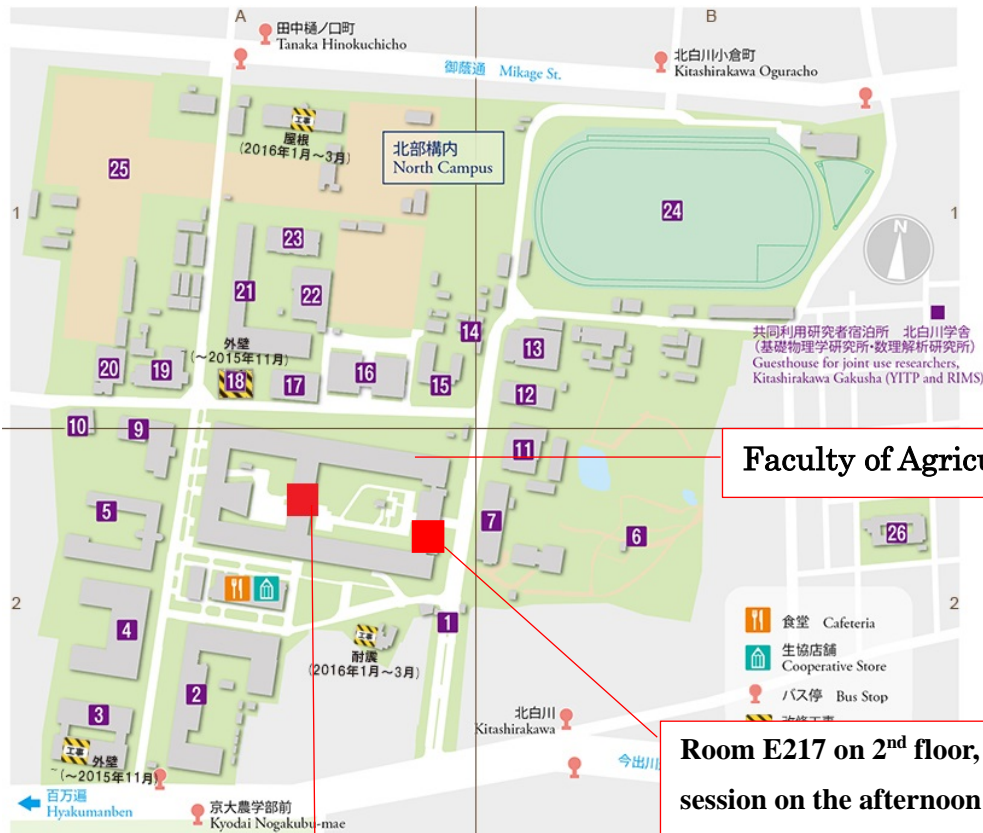

Map of the Venues for the Workshop

Faculty of Agriculture Main Bldg.

Room E217 on 2nd floor, the venue for the session on the afternoon of February 26 (14:00-17:00)

Room C102 (Large Conference Room) on 1st floor, the venue for the session on the afternoon of February 27 (13:00-17:40)